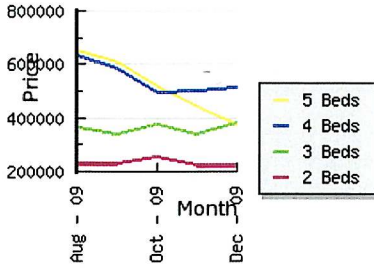

[My PropBot](#)

- [Services](#)
- [Properties](#)
- [Comps](#)
- [Forum](#)
- [Brokers](#)
- [News](#)
- [Lending](#)
- [Members](#)

[Add Your Properties](#) [Login](#) [Free](#)

[Res. For Sale](#) [Res. For Rent](#) [Com. For Sale](#) [Com. For Lease](#) [Land For Sale](#)

[Help](#)
[Advanced Search >>](#)

Residential Real Estate Sales Area Statistics For seneca, sc
seneca sc Residential Real Estate Sales Price Statistics

[Click Image For More Information](#)