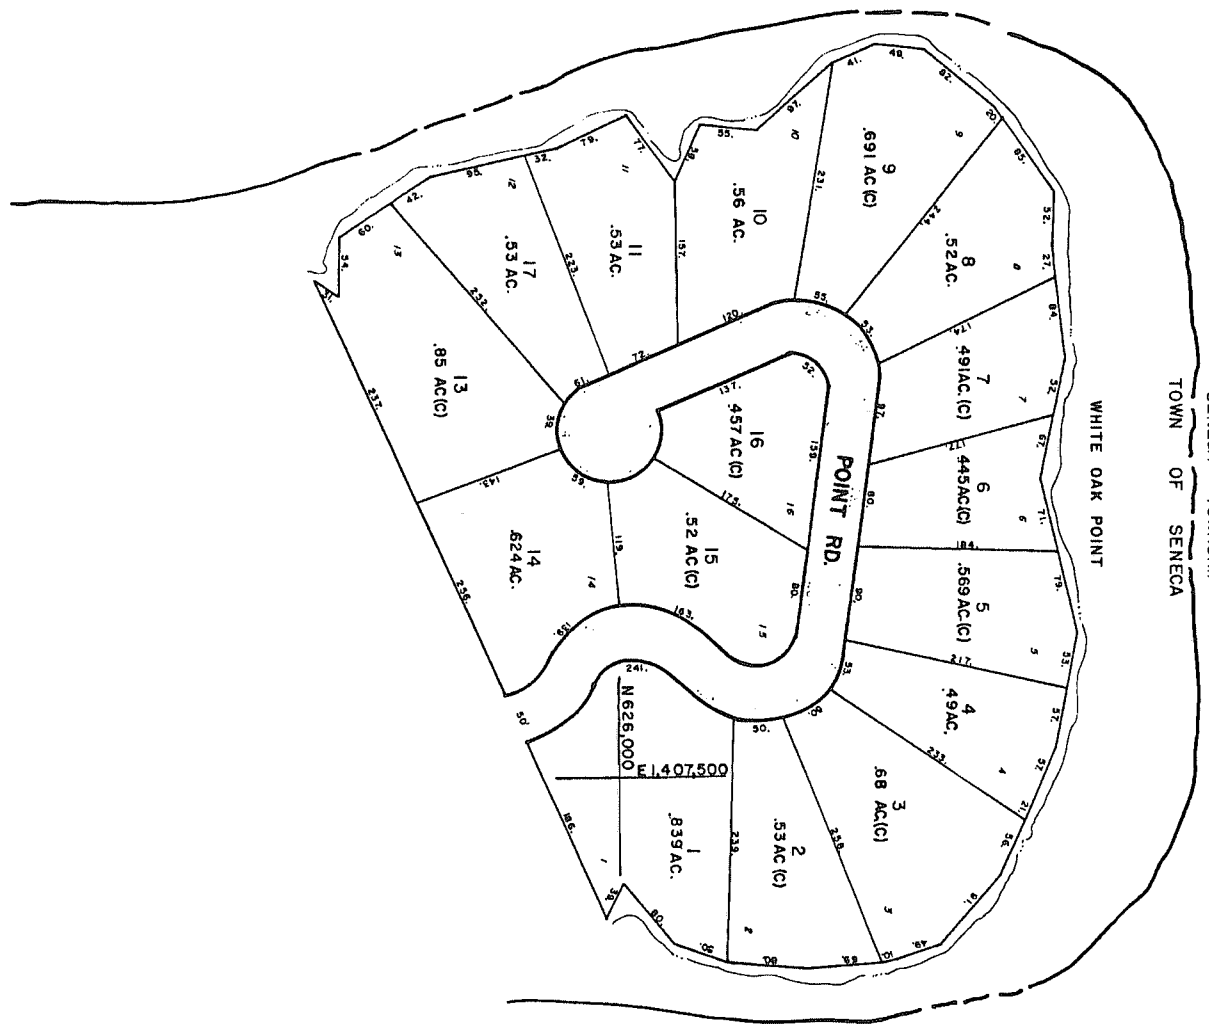

SENECA TOWNSHIP  
TOWN OF SENECA

LAKE KEOWEE

*White Oak Pointe*

1. LOT NO.	17
HIGHWAY	1-35 (Shuld)
MAP	520
UTILITY ROAD	6

# OCONEE COUNTY - S.C.

PHOTO NO : \_\_\_\_\_ DATE OF PHOTO : \_\_\_\_\_

DATE OF MAP : JANUARY 29, 1993

SCALE : 1" = 100'

TOWN OF SENECA

MAP NO. 520-02