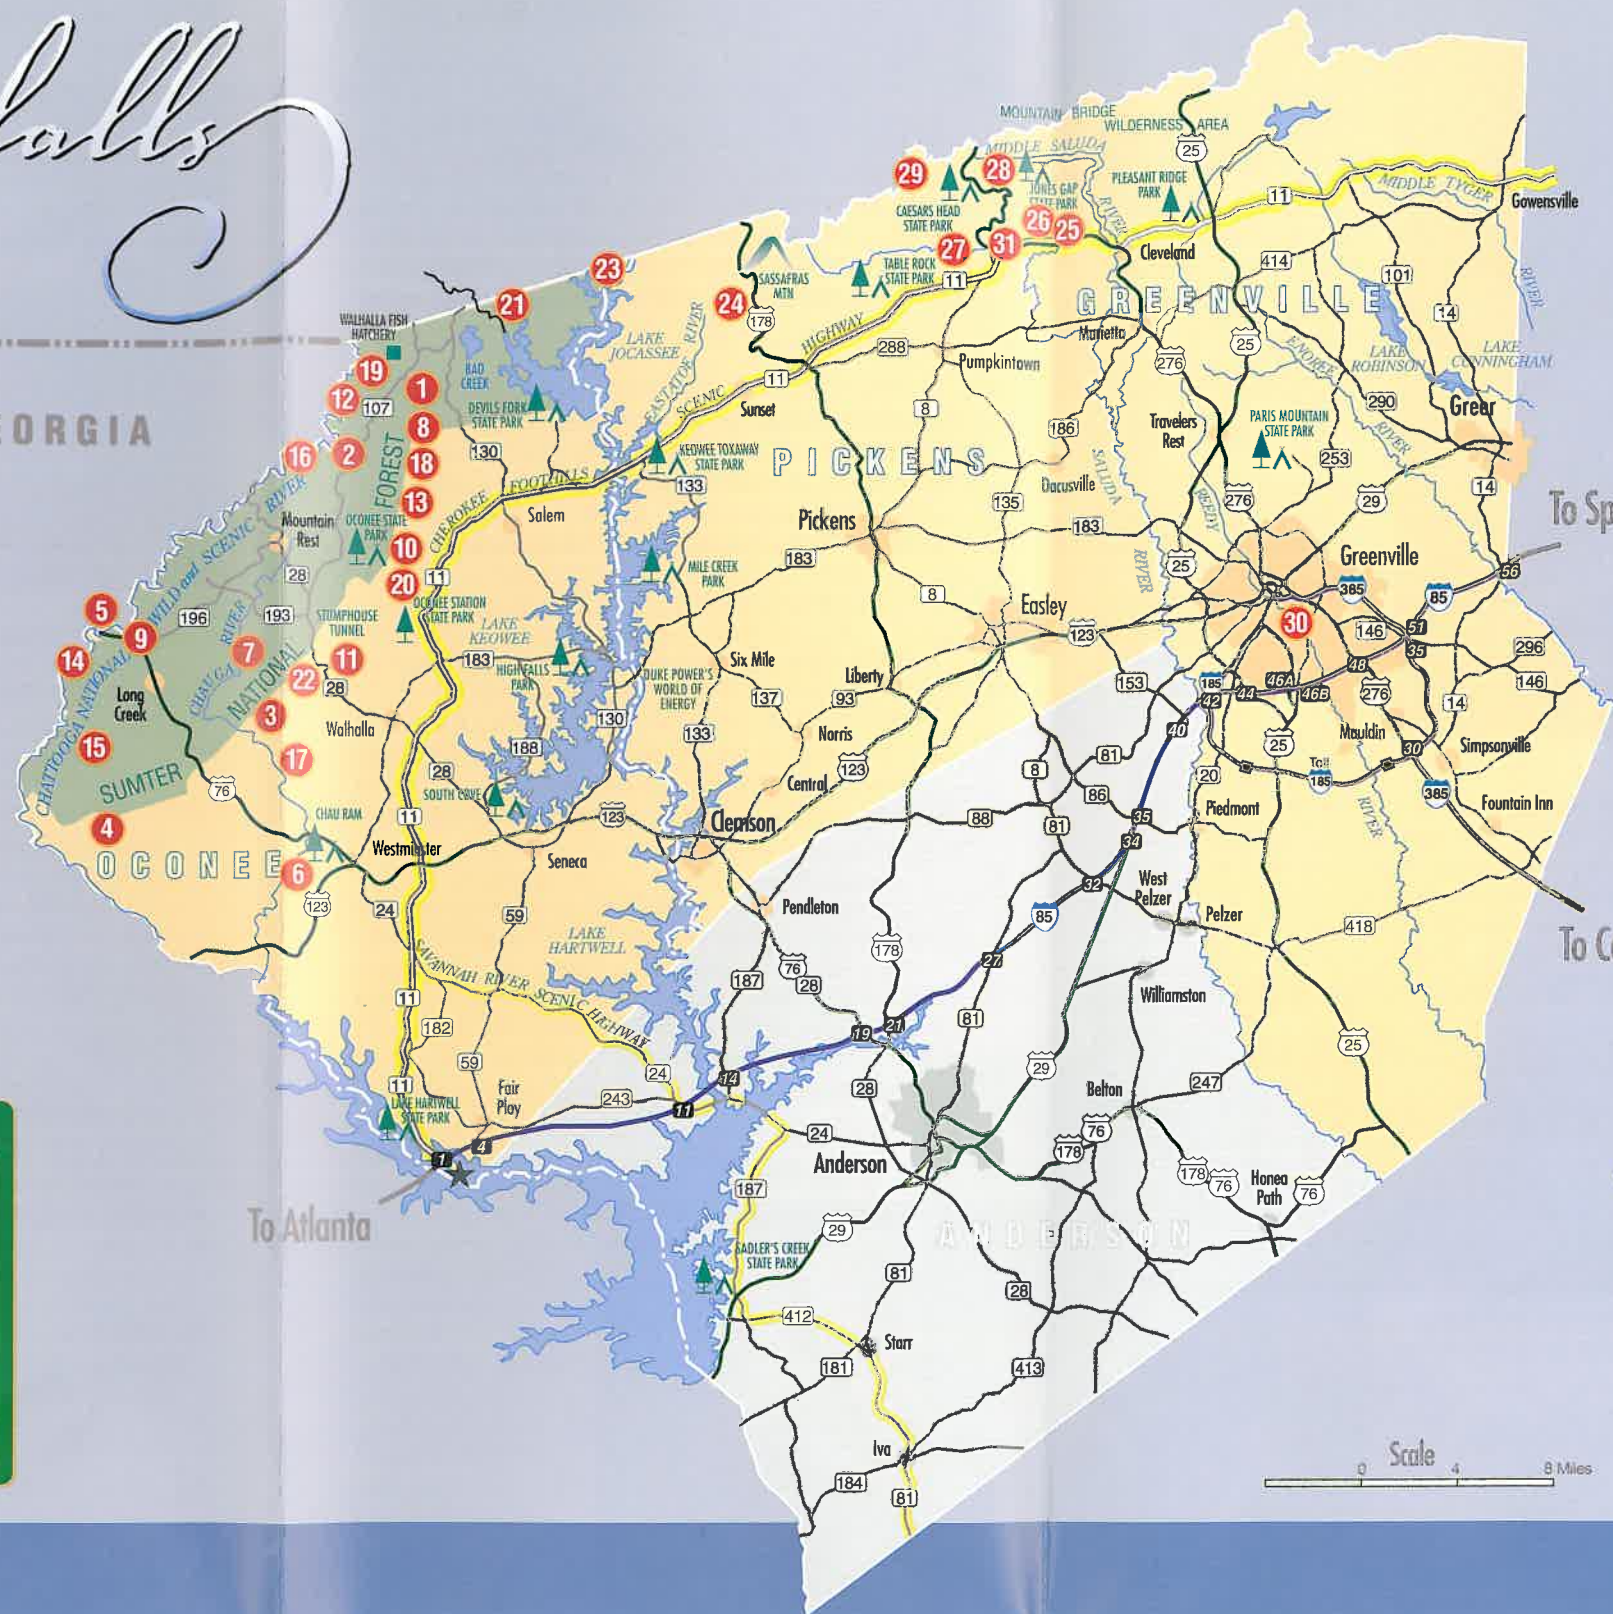

# Waterfalls

OF THE SOUTH CAROLINA  
UPCOUNTRY

NORTH CAROLINA

GEORGIA

Copyright © 2004 The Map Shop  
www.themapshop.com

- | OCONEE COUNTY             |                             |
|---------------------------|-----------------------------|
| 1 Bee Cove Falls          | 13 Lee Falls                |
| 2 Big Bend Falls          | 14 Long Creek Falls         |
| 3 Blue Hole Falls         | 15 Opossum Creek Falls      |
| 4 Brasstown Falls         | 16 Pigpen Falls             |
| 5 Bull Sluice Falls       | 17 Riley Moore Falls        |
| 6 Chau Ram Falls          | 18 Secret Falls             |
| 7 Chauga Narrows          | 19 Spoonauger Falls         |
| 8 Cheochee or Miuka Falls | 20 Station Cove Falls       |
| 9 Fall Creek Falls        | 21 Whitewater Falls (lower) |
| 10 Hidden Falls           | 22 Yellow Branch Falls      |
| 11 Issaqueena Falls       |                             |
| 12 King Creek Falls       |                             |
| PICKENS COUNTY            |                             |
| 23 Laurel Fork Falls      | 24 Twin Falls               |
| GREENVILLE COUNTY         |                             |
| 25 Falls Creek Falls      | 29 Raven Cliff Falls        |
| 26 Jones Gap Falls        | 30 Reedy River Falls        |
| 27 Moonshine Falls        | 31 Wildcat Branch Falls     |
| 28 Rainbow Falls          |                             |

**MAP LEGEND**

- Parks
- SC Welcome Centers
- Interstate Highways
- US Highways
- State Roads
- Toll Road
- Interstate Exits

★ Please visit South Carolina Welcome Centers for traveler assistance.