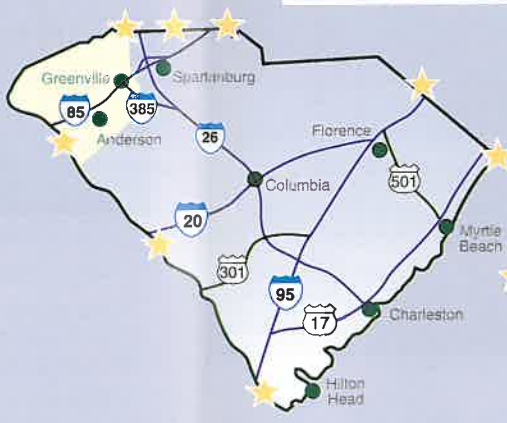

# Waterfalls

OF THE SOUTH CAROLINA  
UPCOUNTRY

NORTH CAROLINA

GEORGIA

Copyright © 2004 The Map Shop  
www.themapshop.com

- | OCONEE COUNTY             |                             |
|---------------------------|-----------------------------|
| 1 Bee Cove Falls          | 13 Lee Falls                |
| 2 Big Bend Falls          | 14 Long Creek Falls         |
| 3 Blue Hole Falls         | 15 Opossum Creek Falls      |
| 4 Brasstown Falls         | 16 Pigpen Falls             |
| 5 Bull Sluice Falls       | 17 Riley Moore Falls        |
| 6 Chau Ram Falls          | 18 Secret Falls             |
| 7 Chauga Narrows          | 19 Spoonauger Falls         |
| 8 Cheochee or Miuka Falls | 20 Station Cove Falls       |
| 9 Fall Creek Falls        | 21 Whitewater Falls (lower) |
| 10 Hidden Falls           | 22 Yellow Branch Falls      |
| 11 Issaqueena Falls       |                             |
| 12 King Creek Falls       |                             |
| PICKENS COUNTY            |                             |
| 23 Laurel Fork Falls      | 24 Twin Falls               |
| GREENVILLE COUNTY         |                             |
| 25 Falls Creek Falls      | 29 Raven Cliff Falls        |
| 26 Jones Gap Falls        | 30 Reedy River Falls        |
| 27 Moonshine Falls        | 31 Wildcat Branch Falls     |
| 28 Rainbow Falls          |                             |

**MAP LEGEND**

- Parks
- SC Welcome Centers
- Interstate Highways
- US Highways
- State Roads
- Toll Road
- Interstate Exits

★ Please visit South Carolina Welcome Centers for traveler assistance.