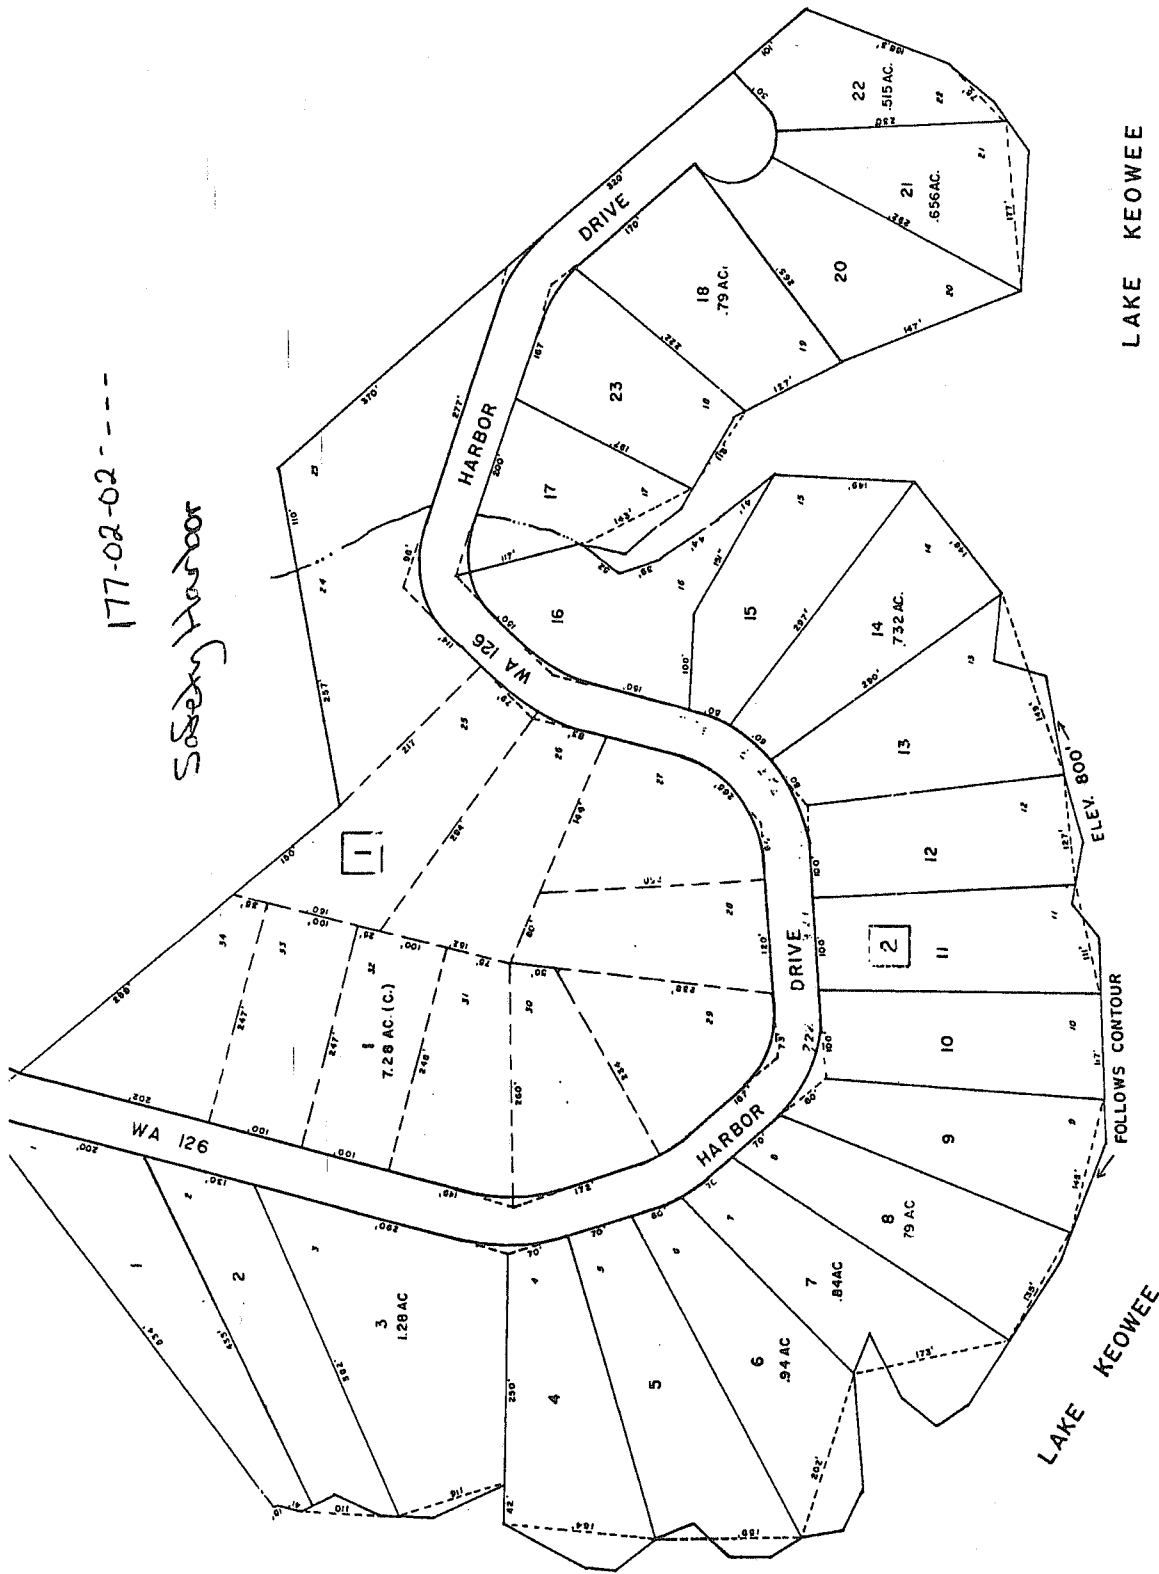

177-02-02 - - -

Society Harbor

LAKE KEOWEE

LAKE KEOWEE

FOLLOWS CONTOUR

ELEV. 800'

DRIVE

HARBOR

HARBOR

WA 126

7.28 AC (C.)

2

1