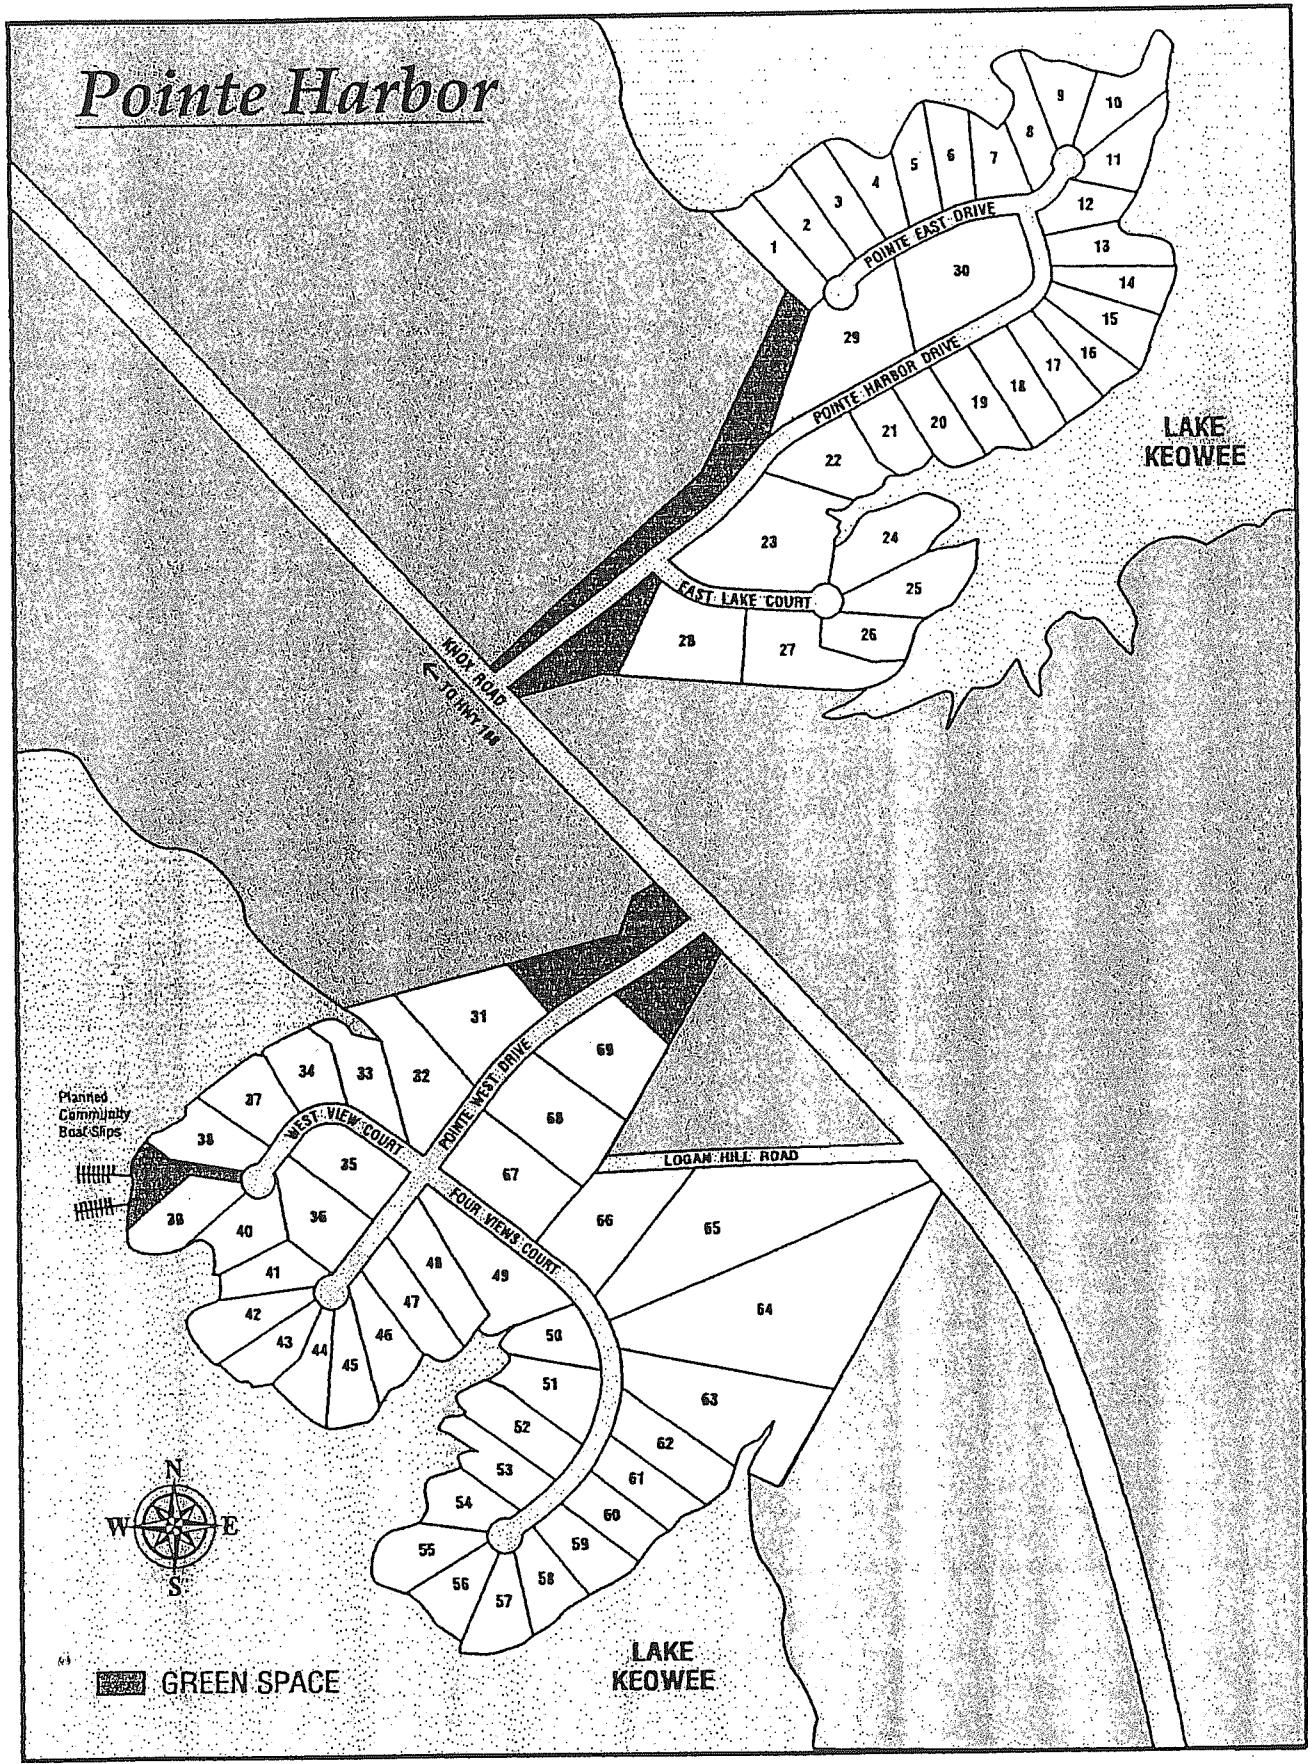

Pointe Harbor

Point Harbour

PRELIMINARY

1" = 100' HORIZ.
1" = 40' VERT.

GRAPHIC SCALE

Pamela Hurban II

LOWE