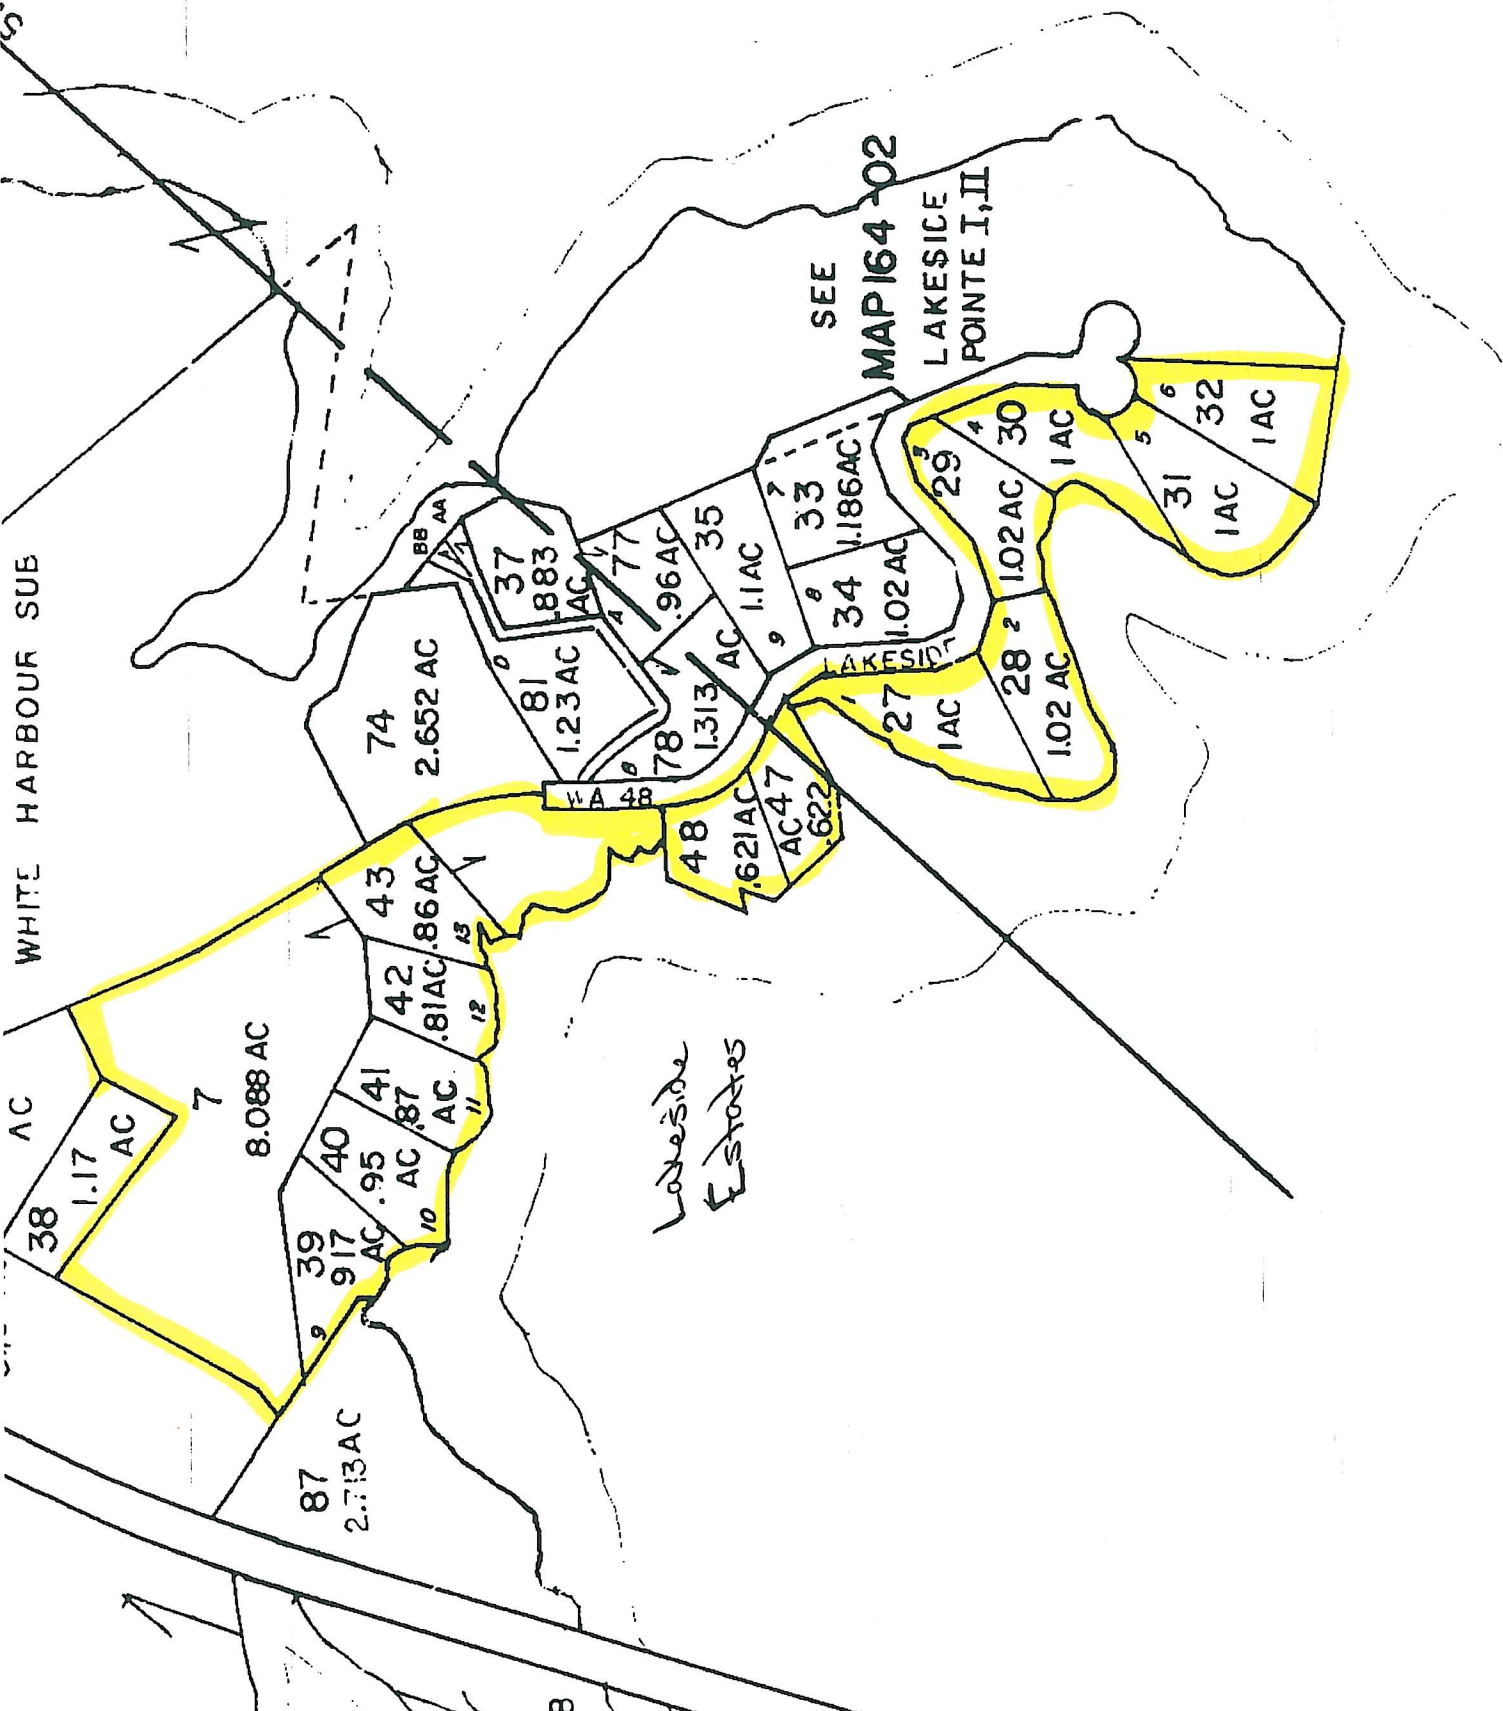

381
AC

WHITE HARBOUR SUB

SEE
MAP 164-02
LAKESIDE
POINTE I, II

Lakeside
Estates

B