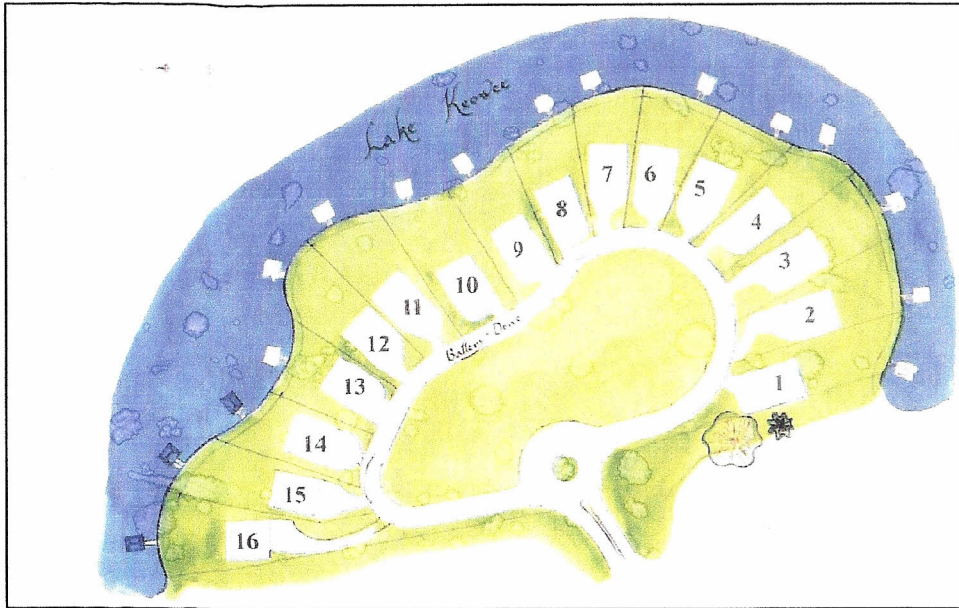

The Battery

ON KEOWEE

- * Gated Community
- * Exclusive Waterfront Homesites
- * Relaxed, Low-Country Style Floor Plans
- * All Lots on a Scheduled Point with
- * Big Water Views!

Office (864) 857-1337

Timber Frames, Developer (864) 201-3763