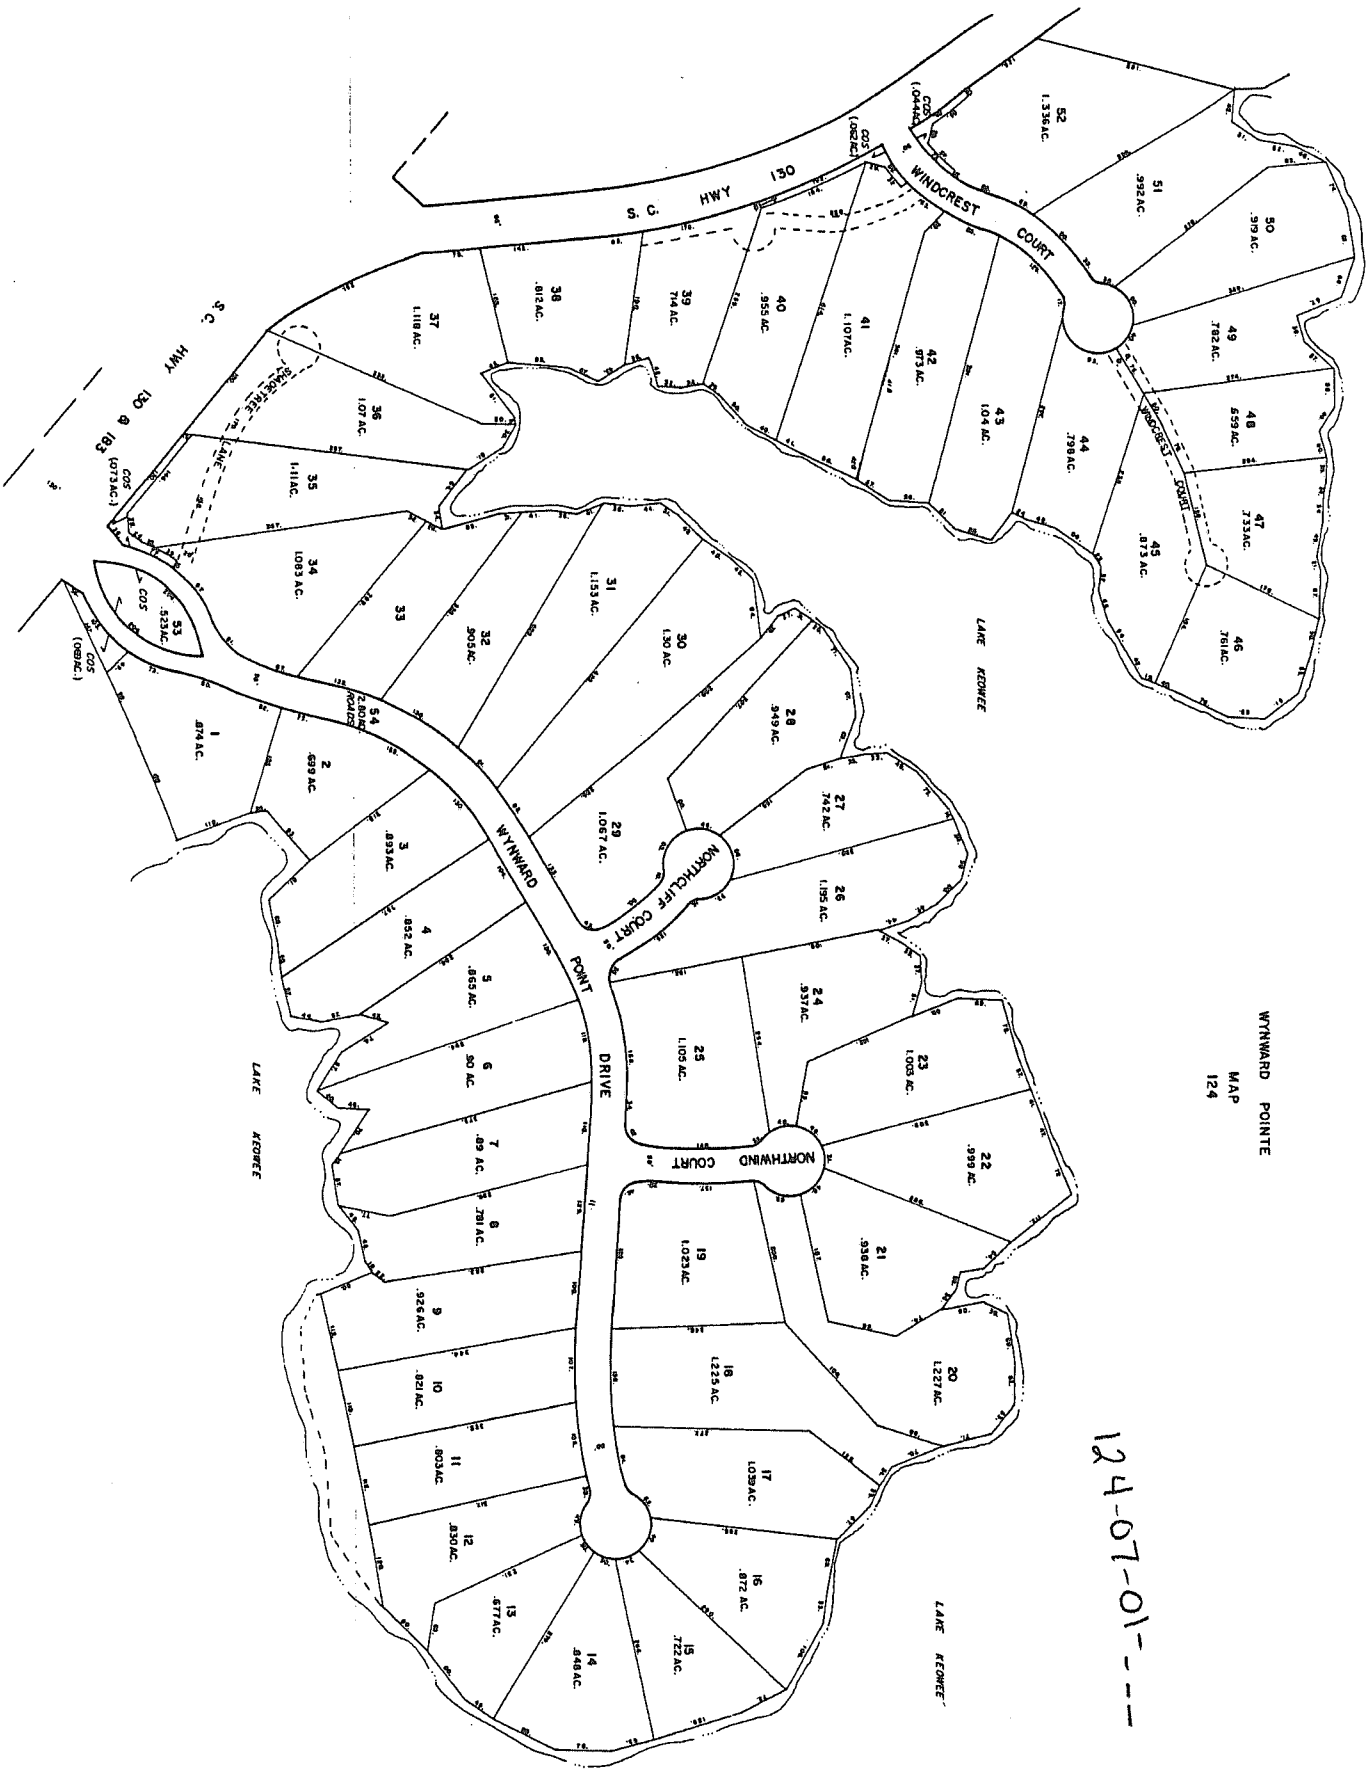

Wynward Pointe

LAKE KEOWEE

STATE	COUNTY	SECTION	TOWNSHIP	RANGE	GRID
SC	OCONEE	1	1	1	1

OCONEE COUNTY - S.C.

WYNWARD POINTE
MAP
124

124-07-01----